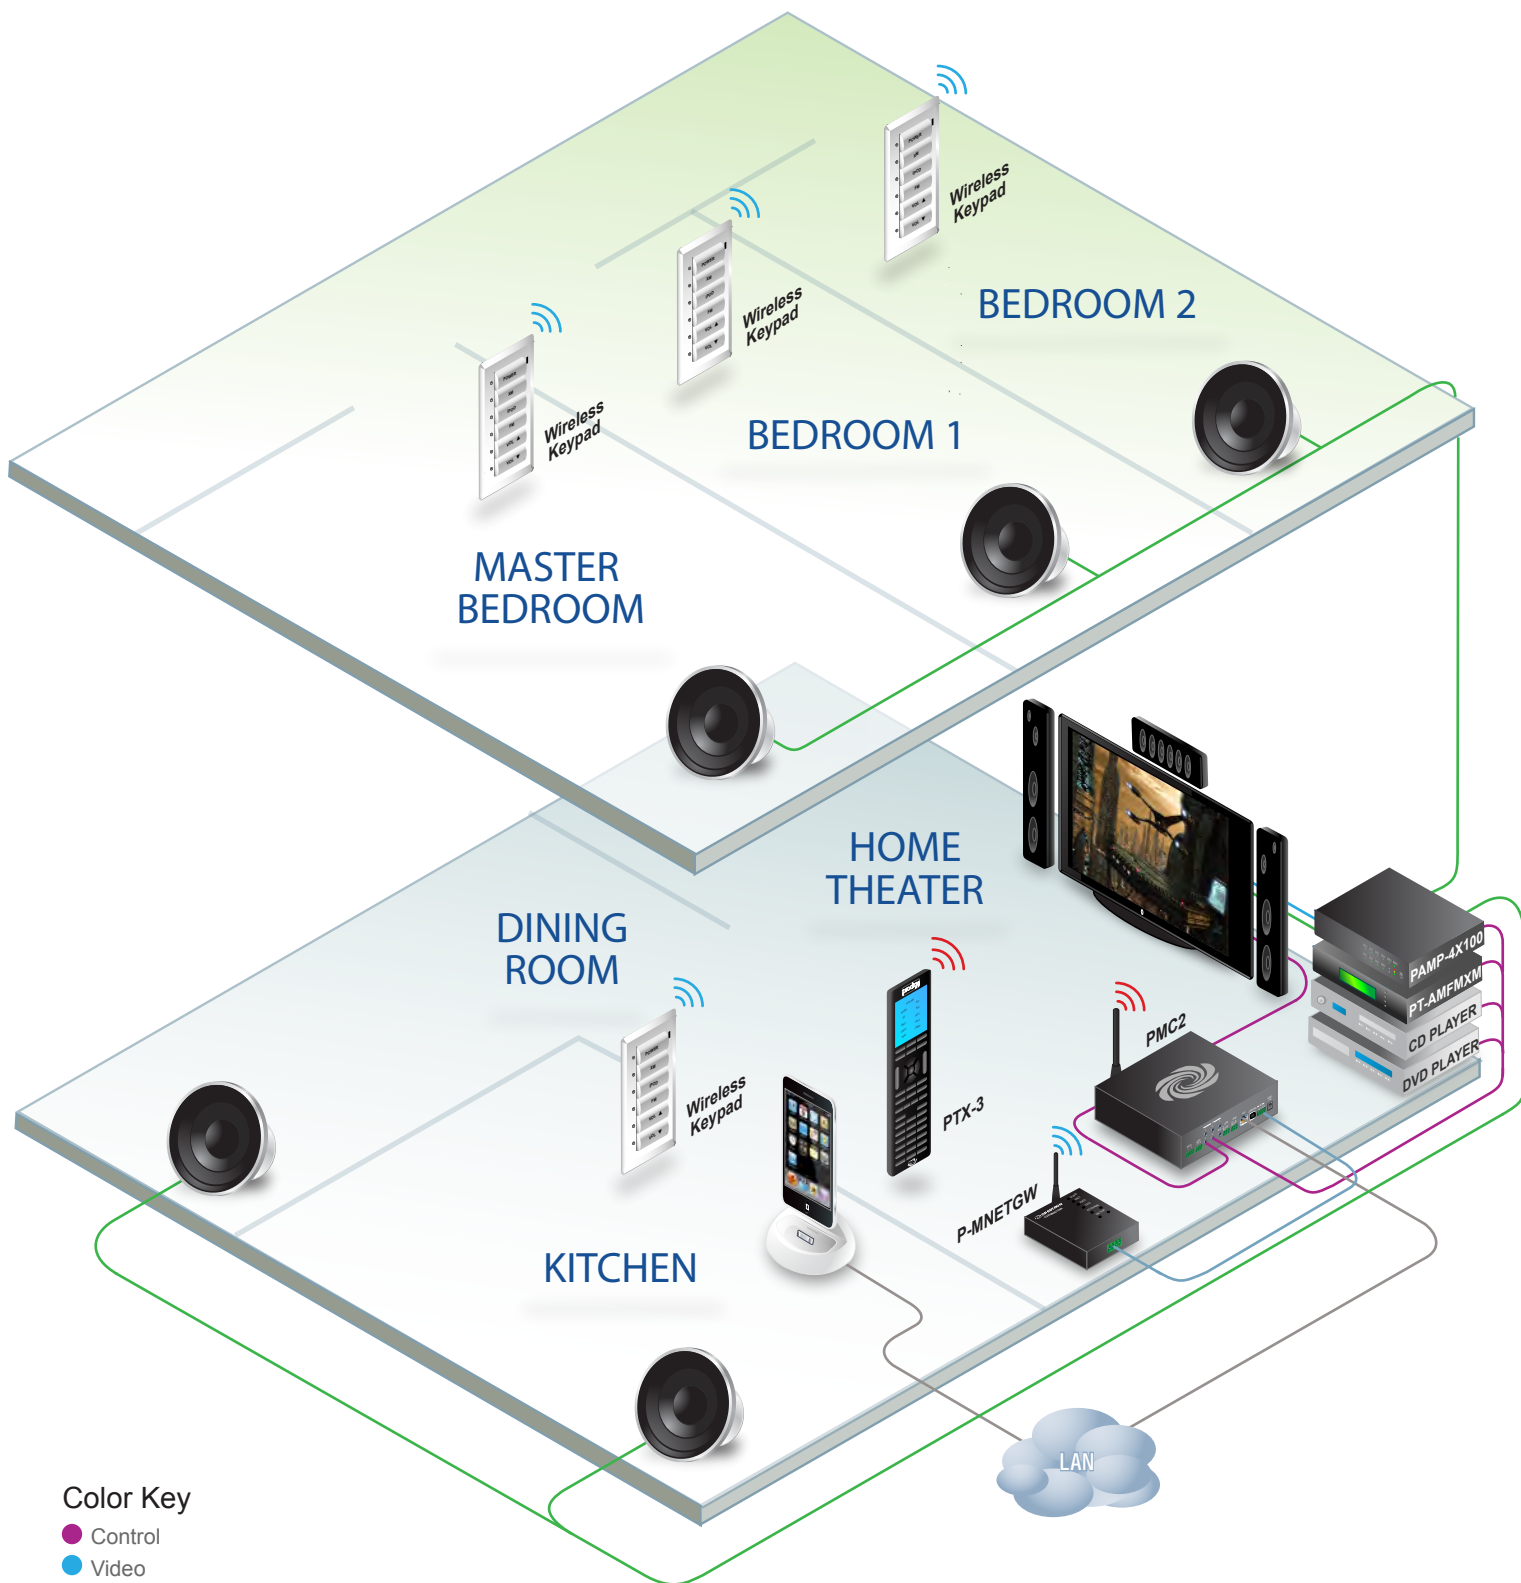

# add Whole House Audio...

## Color Key

- Control
- Video
- Audio
- LAN
- Cresnet